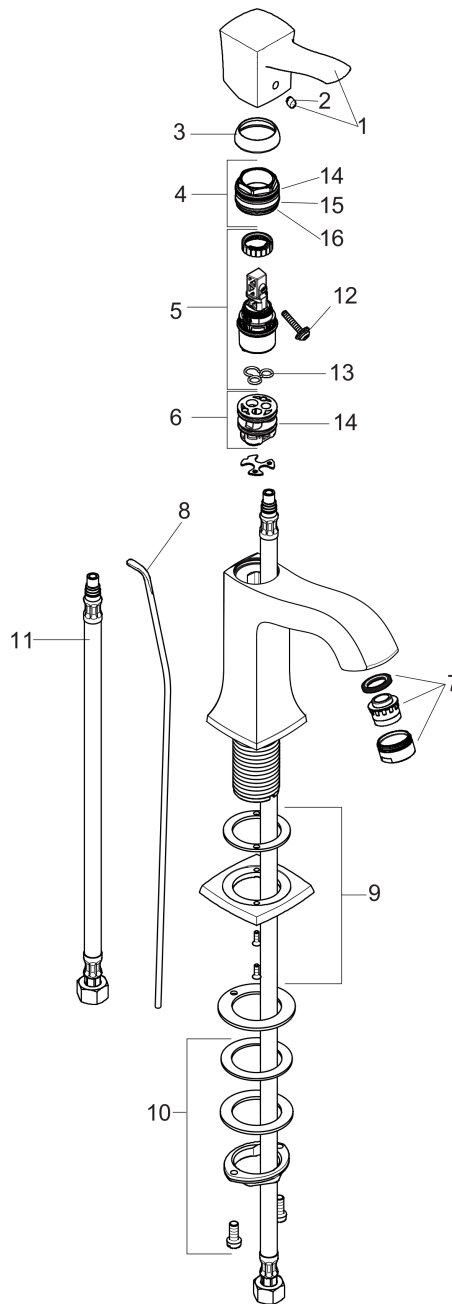

Metropol Classic
Single-Hole Faucet 160 with Pop-Up Drain, 1.2 GPM
 Finishes : **chrome** Part no. : **31302001**

Description

Features

- Spray modes: Aerated spray
- Flow: 1.2 GPM (4.5 L/Min)
- Ceramic cartridge
- Includes pop-up drain

Item details

List Price \$ 432.00

Technology

Compliance

Product image

Scale drawing

Metropol Classic
Single-Hole Faucet 160 with Pop-Up Drain, 1.2 GPM
 Finishes : **chrome** Part no. : **31302001**

Exploded drawing

Year of production: >01/19

Metropol Classic
Single-Hole Faucet 160 with Pop-Up Drain, 1.2 GPM
 Finishes : **chrome** Part no. : **31302001**

Spare parts list

Year of production: >01/19

Pos.	Description	Part no.	Price	PU
1	handle	92815000	-	1
2	screw cover	96338000	-	1
3	flange	98863000	-	1
4	nut	98864000	-	1
5	cartridge, assy	95973001	-	1
6	adapter for cartridge	98866000	-	1
7	aerator M24x1 (4,5 l/min)	92877000	-	1
8	pull rod	96657000	-	1
9	escutcheon for spout	92814000	-	1
10	fixing set (Ø 32)	13961000	-	1
11	connection hose 35½" M8x0,75 3/8"	96316001	-	1
12	locking screw for handle	95140000	-	1
13	seal	98865000	-	1
14	O-ring 23x2	98398000	-	1
15	O-ring 27x1,5	92527000	-	1
16	O-ring 25x1,5	98146000	-	1
a	pop up waste	88509000	-	1