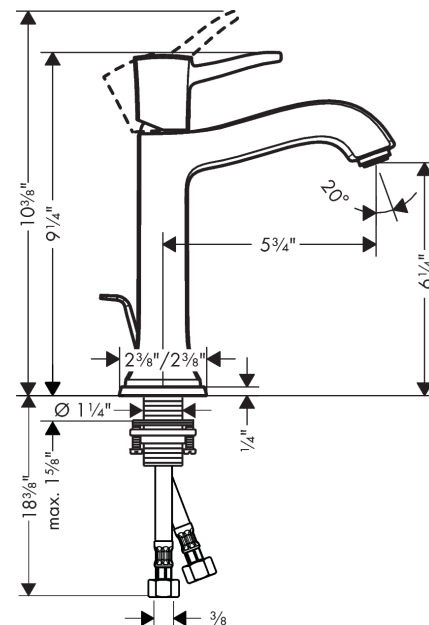

Metropol Classic
Single-Hole Faucet 160 with Pop-Up Drain, 1.2 GPM
 Finishes : **chrome** Part no. : **31302001**

Description

Features

- Spray modes: Aerated spray
- Flow: 1.2 GPM (4.5 L/Min)
- Ceramic cartridge
- Includes pop-up drain

Item details

List Price \$ 432.00

Technology

Compliance

Product image

Scale drawing

Metropol Classic
Single-Hole Faucet 160 with Pop-Up Drain, 1.2 GPM
 Finishes : **chrome** Part no. : **31302001**

Exploded drawing

Year of production: >01/19

Metropol Classic
Single-Hole Faucet 160 with Pop-Up Drain, 1.2 GPM
 Finishes : **chrome** Part no. : **31302001**

Spare parts list

Year of production: >01/19

Pos.	Description	Part no.	Price	PU
1	handle	92815000	-	1
2	screw cover	96338000	-	1
3	flange	98863000	-	1
4	nut	98864000	-	1
5	cartridge, assy	95973001	-	1
6	adapter for cartridge	98866000	-	1
7	aerator M24x1 (4,5 l/min)	92877000	-	1
8	pull rod	96657000	-	1
9	escutcheon for spout	92814000	-	1
10	fixing set (Ø 32)	13961000	-	1
11	connection hose 35½" M8x0,75 3/8"	96316001	-	1
12	locking screw for handle	95140000	-	1
13	seal	98865000	-	1
14	O-ring 23x2	98398000	-	1
15	O-ring 27x1,5	92527000	-	1
16	O-ring 25x1,5	98146000	-	1
a	pop up waste	88509000	-	1